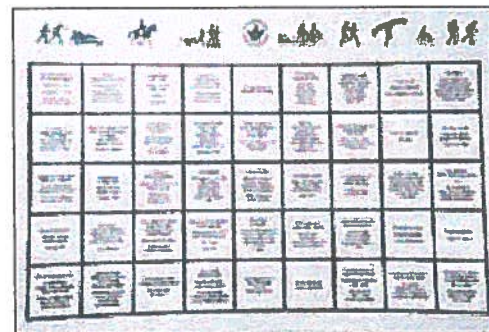

Panels

Name, Message Panels and Kilometre Clubs

Each name and message panel measure 30" x 21". A name panel contains 544 individual names in 16pt. Type.

A message panel can display up to 45 messages but will vary according to the size of the messages.

A Kilometre Club Panel contains 4 inscriptions and represents a contribution of \$36,000.00.

Oblique view of 2 pavilion walls. Name panels are shown on both walls. Each panel measures 30" by 21" and contain 544 individual names per panel.

Detail of message panel. The panel measures 30" by 21", and each message measure 3" x 3". There is a maximum of 45 messages per panel.

Detail of Kilometre Club panel. The Panel holds 4 member inscriptions, each measuring 13.5" x 7".